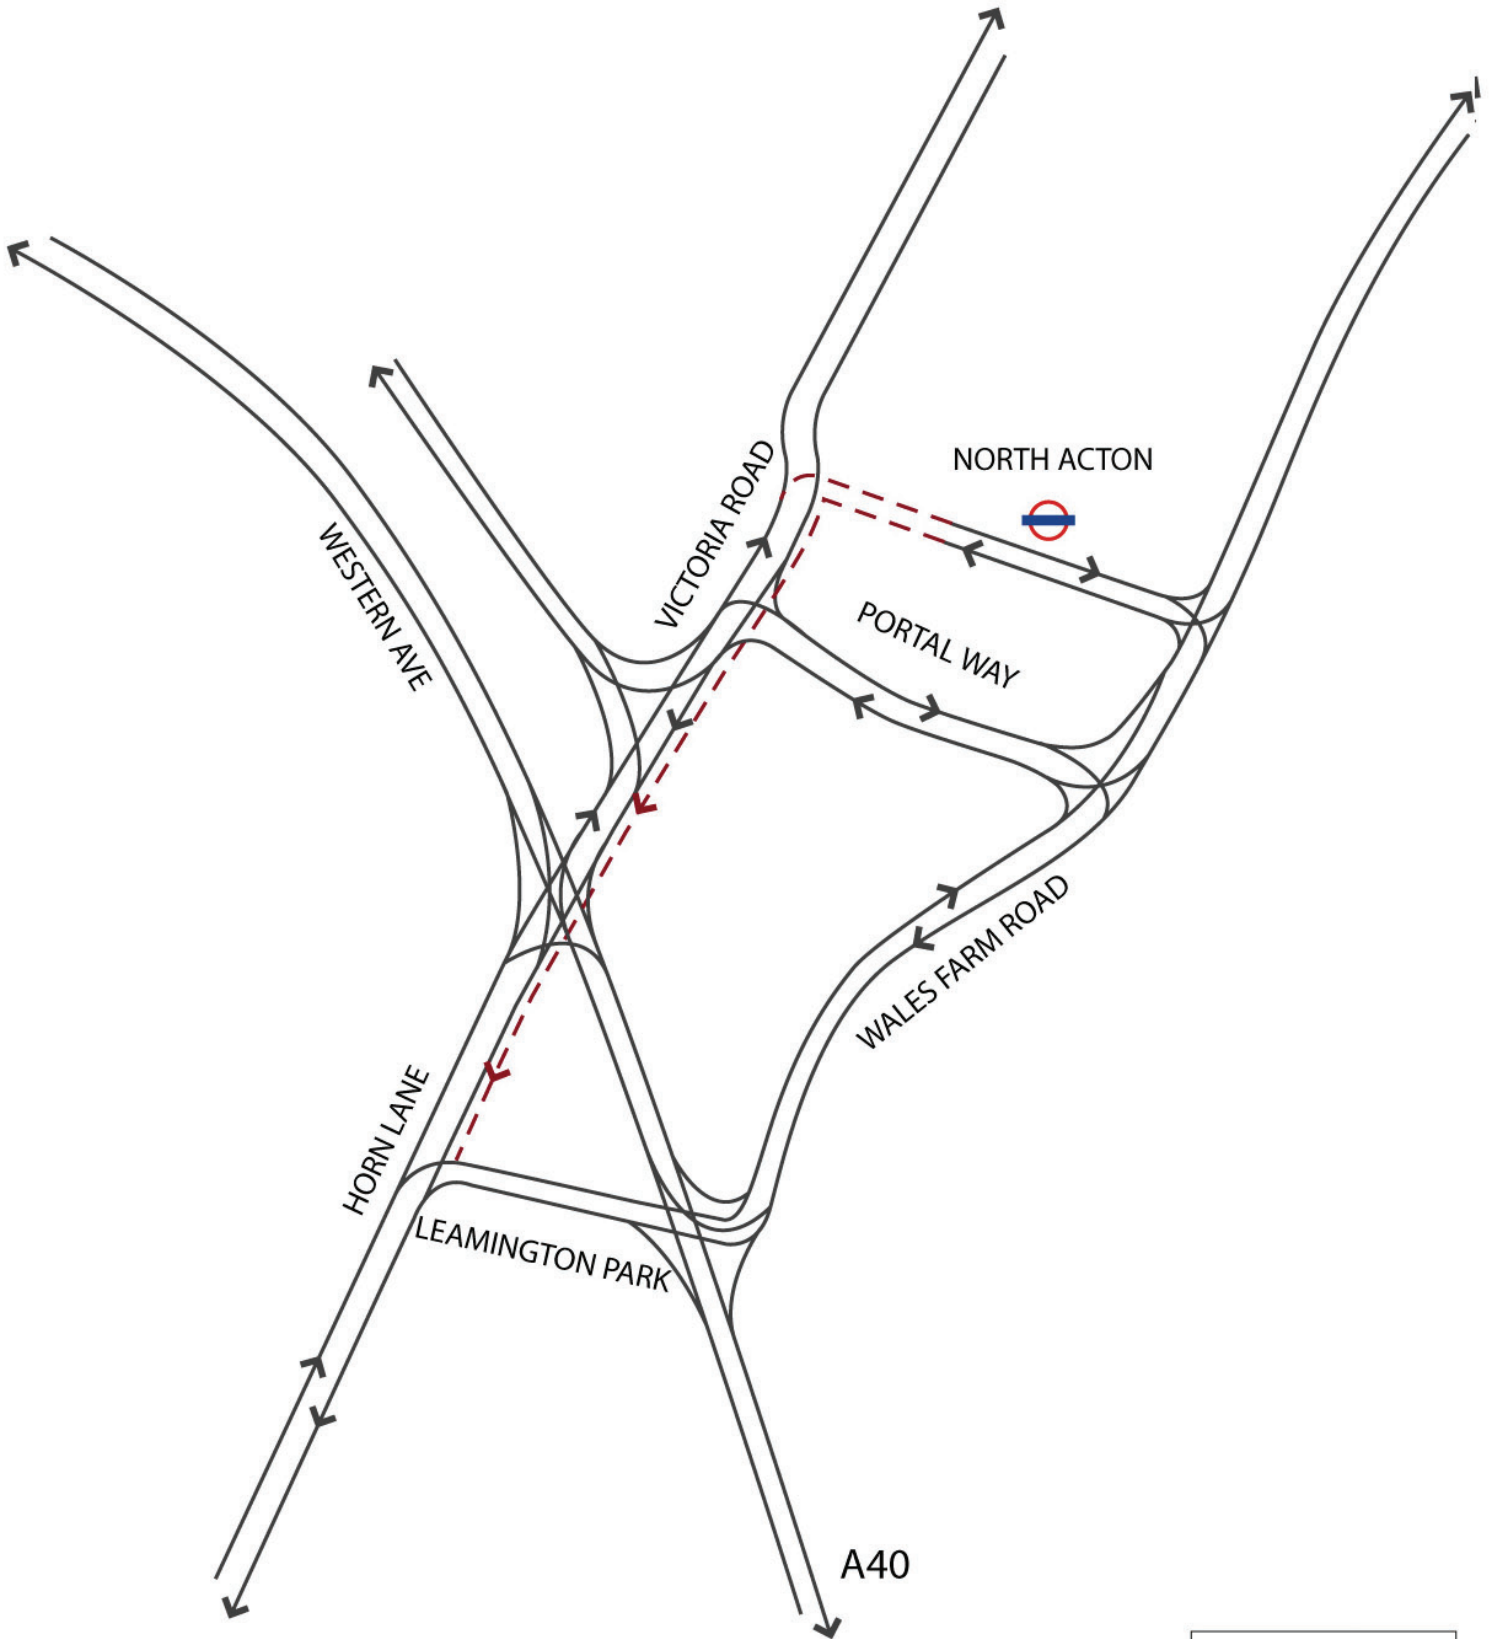

OPTION 2

- Two-way operation
- Right turn into Horn Lane/Victoria Road
- Bus priority

KEY	
	Bus Only
	Carriageway for each direction