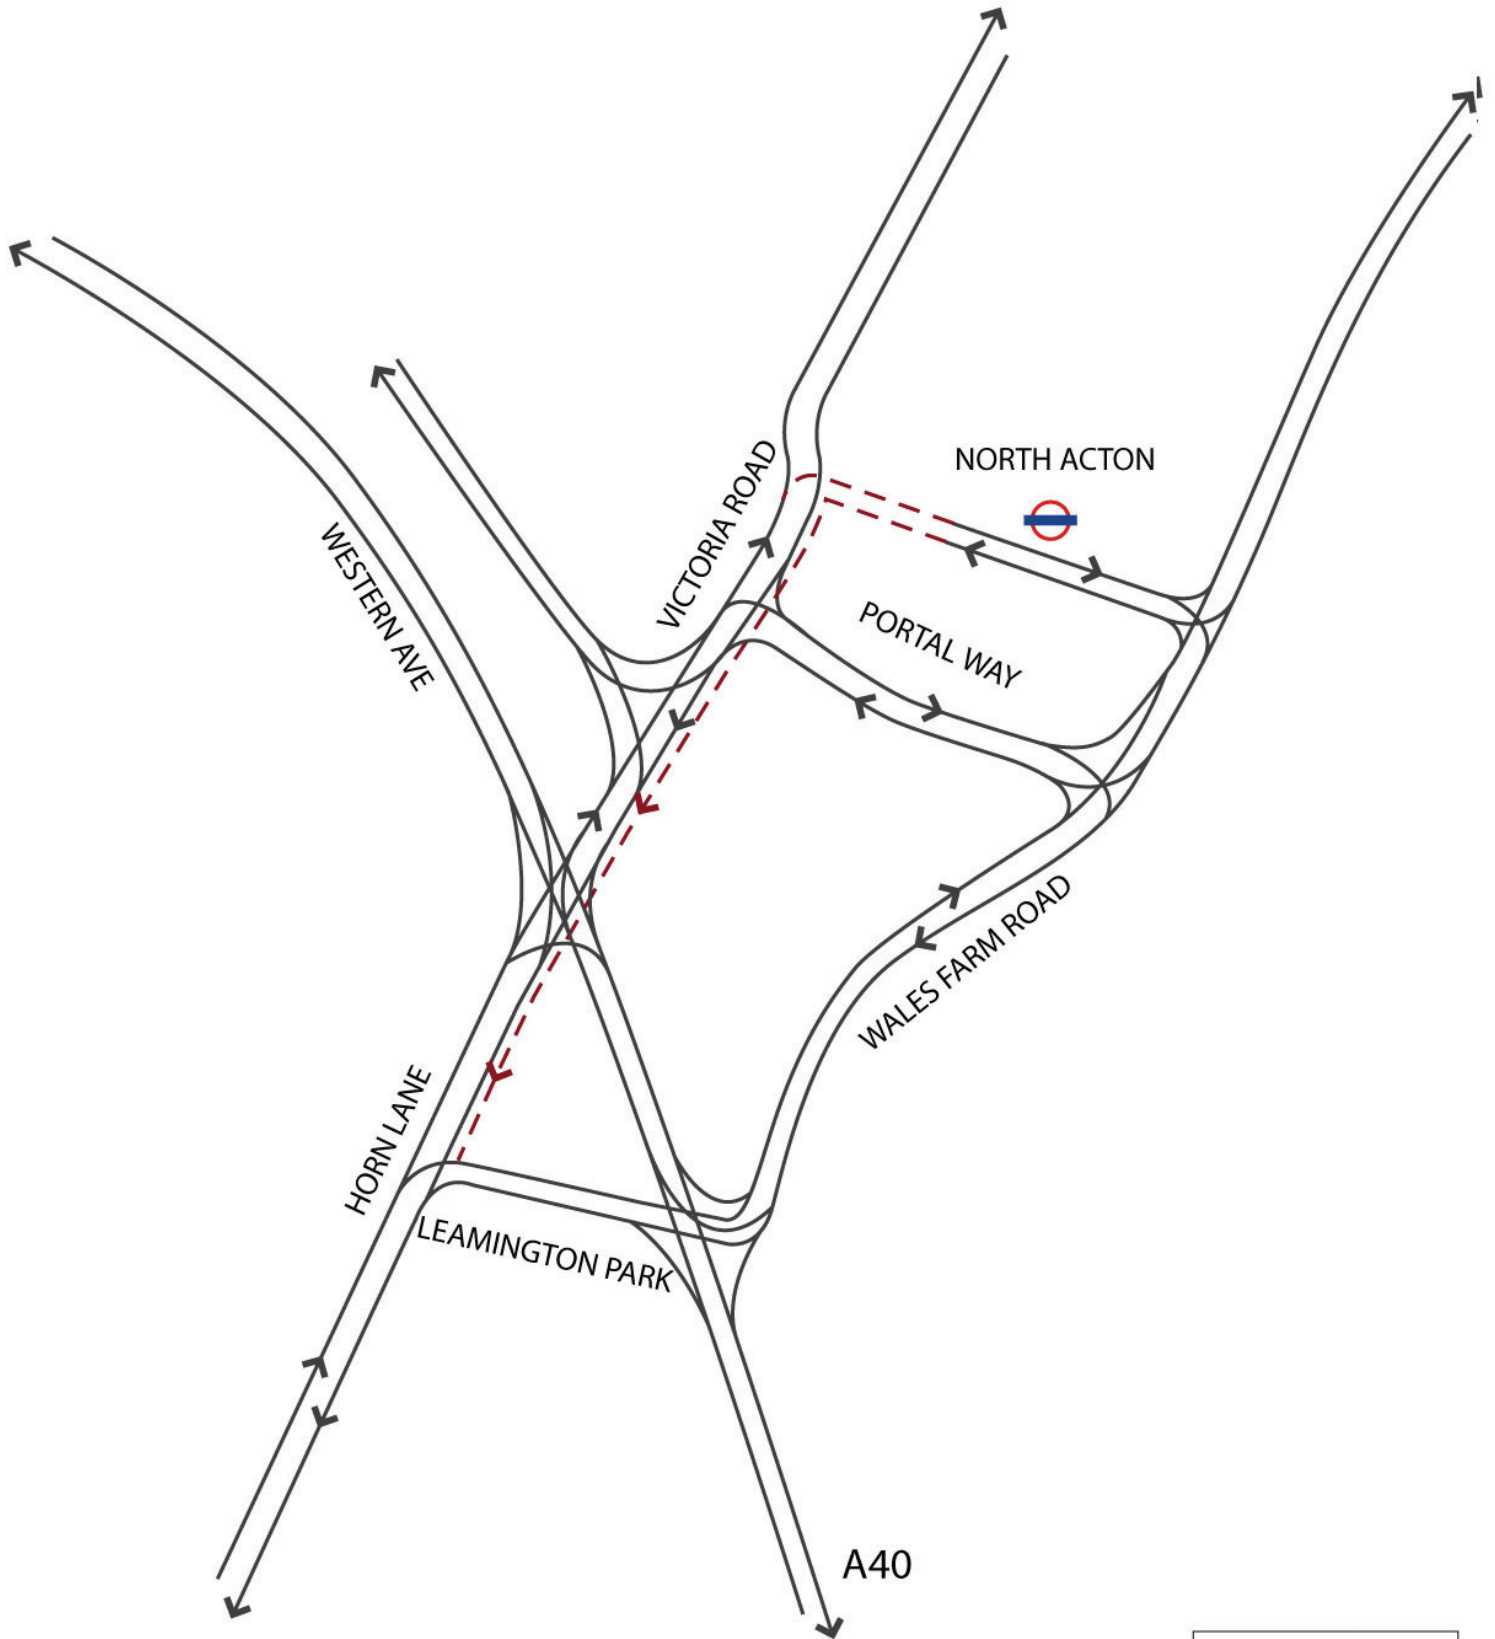

OPTION 2

- Two-way operation
- Right turn into Horn Lane/Victoria Road
- Bus priority

KEY	
	Bus Only
	Carriageway for each direction